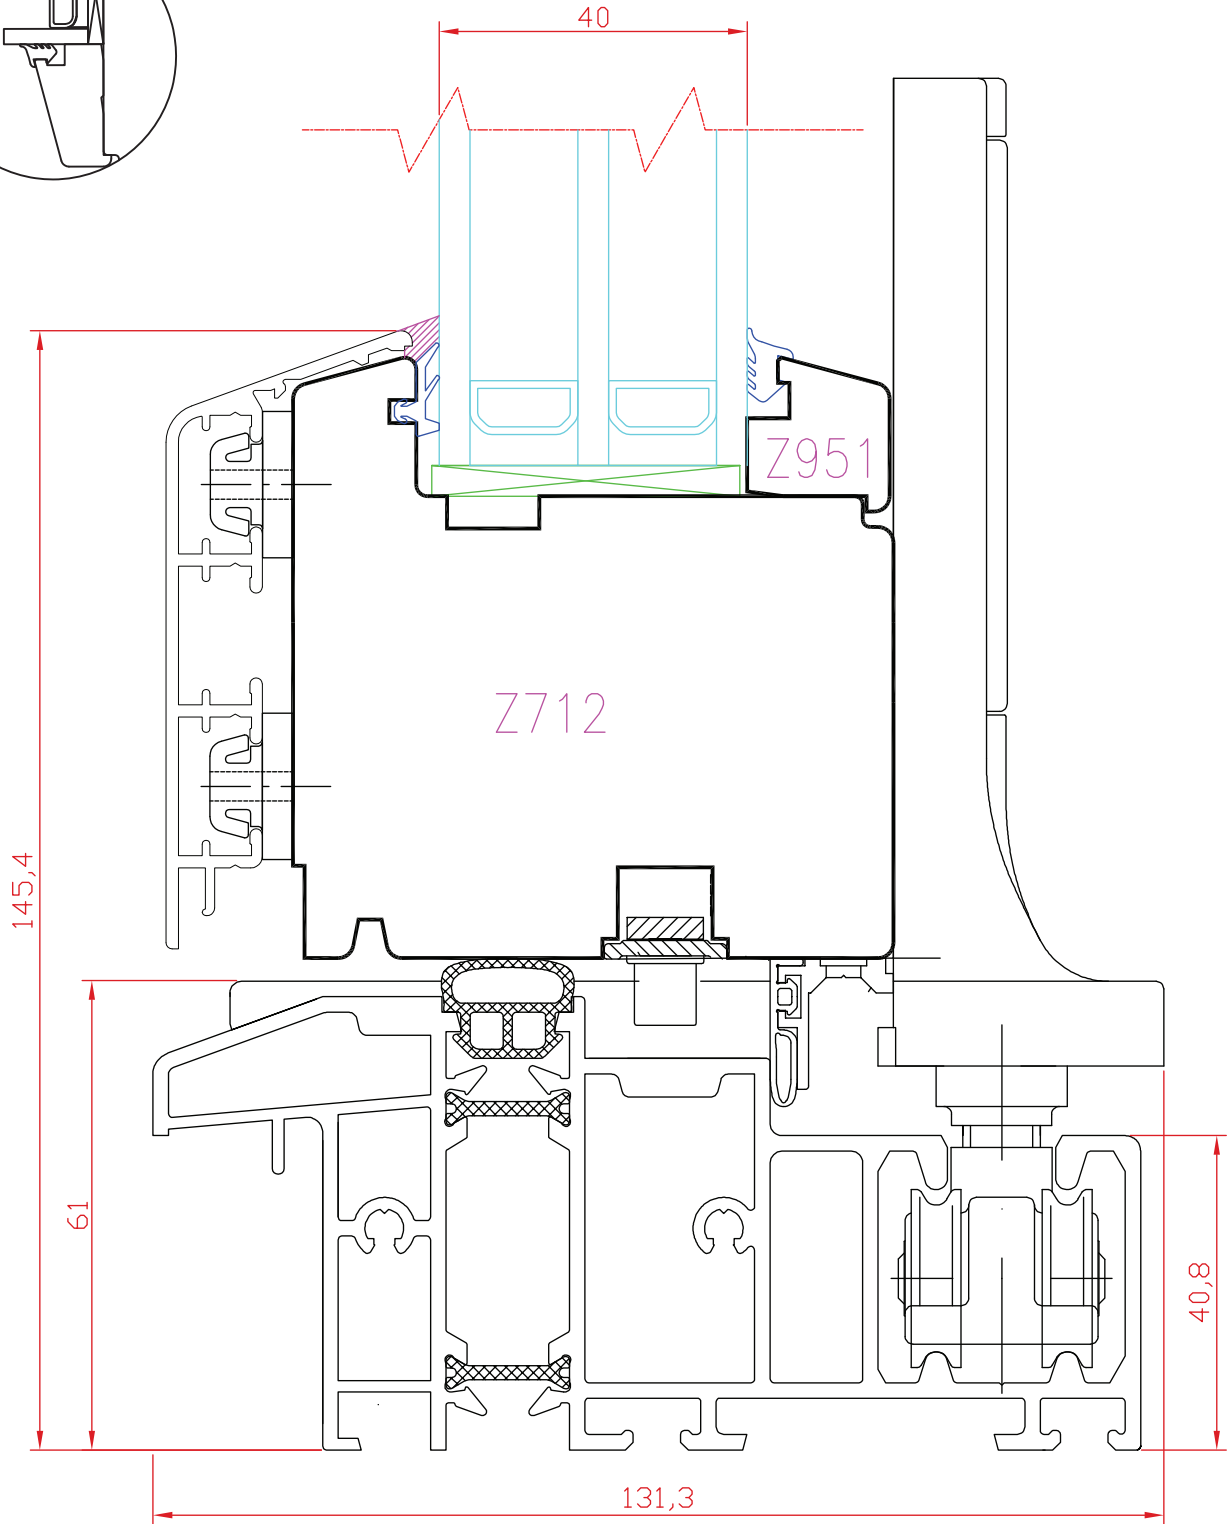

DOUBLE GLAZED
1:2

CROSS SECTION OF HEAD

ALUMINIUM THRESHOLD

CROSS SECTION OF HEAD