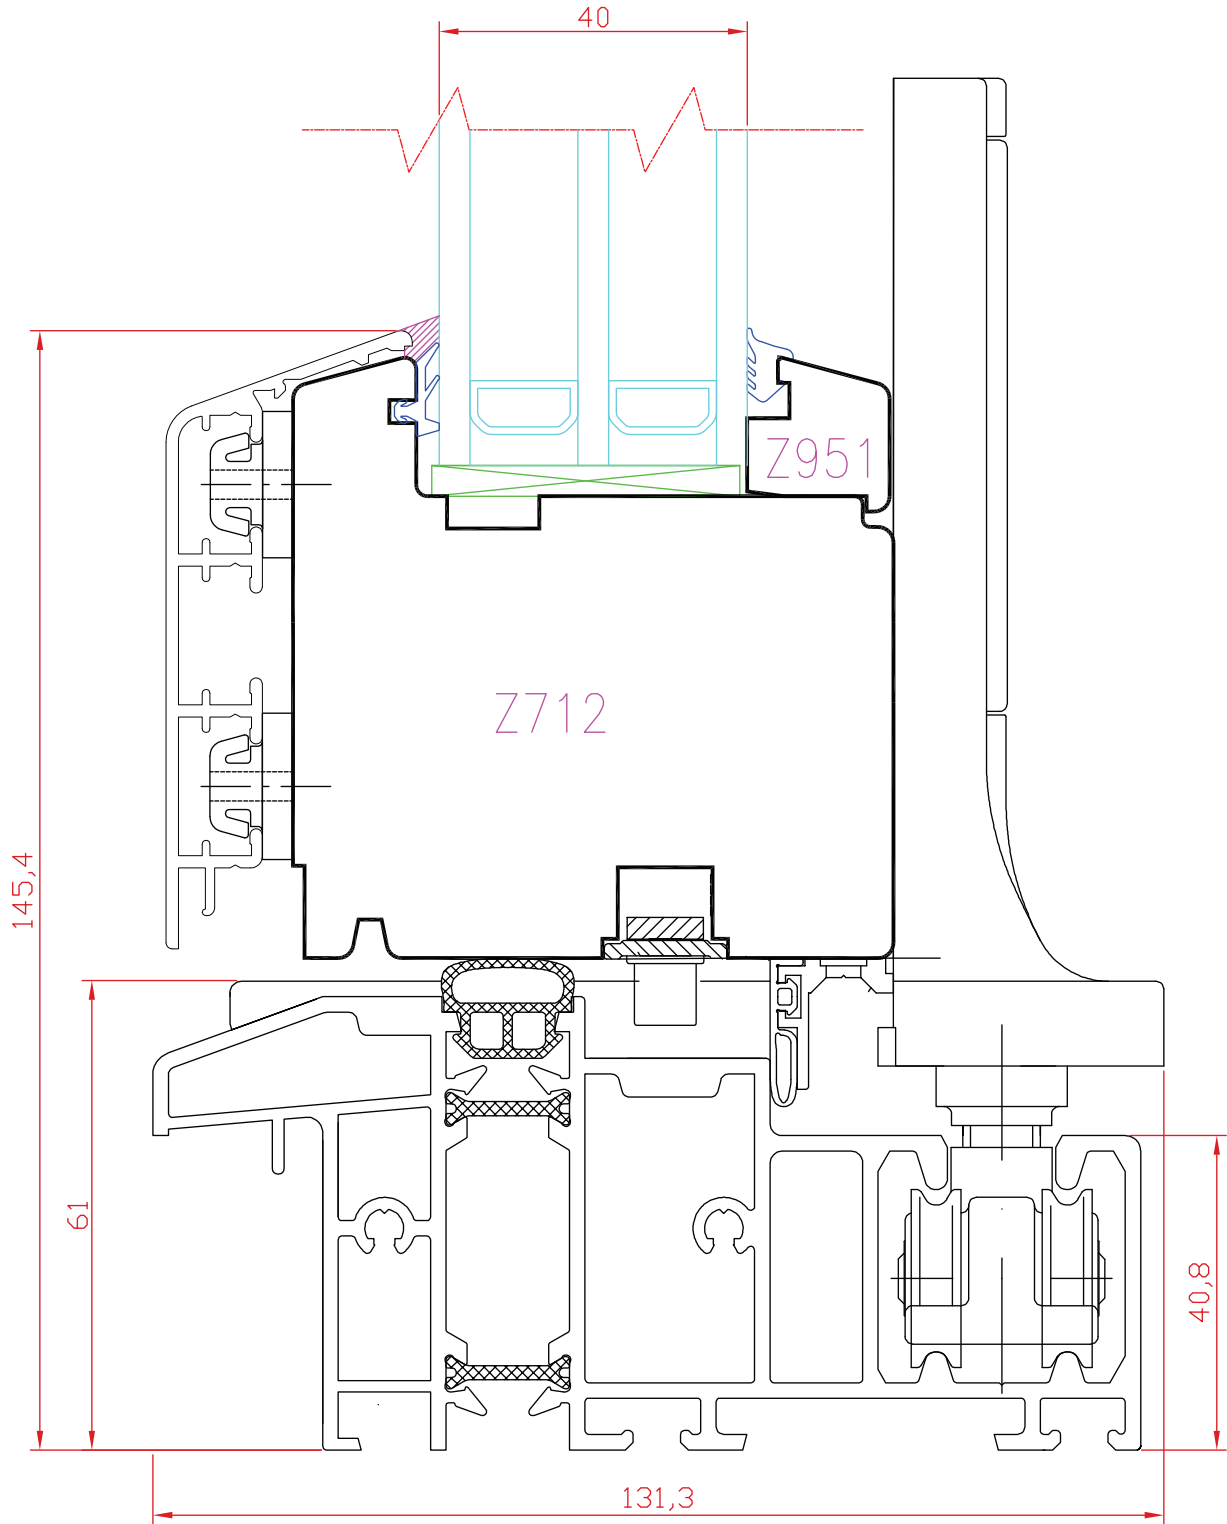

DOUBLE GLAZED
1:2

CROSS SECTION OF HEAD

ALUMINIUM THRESHOLD

CROSS SECTION OF HEAD