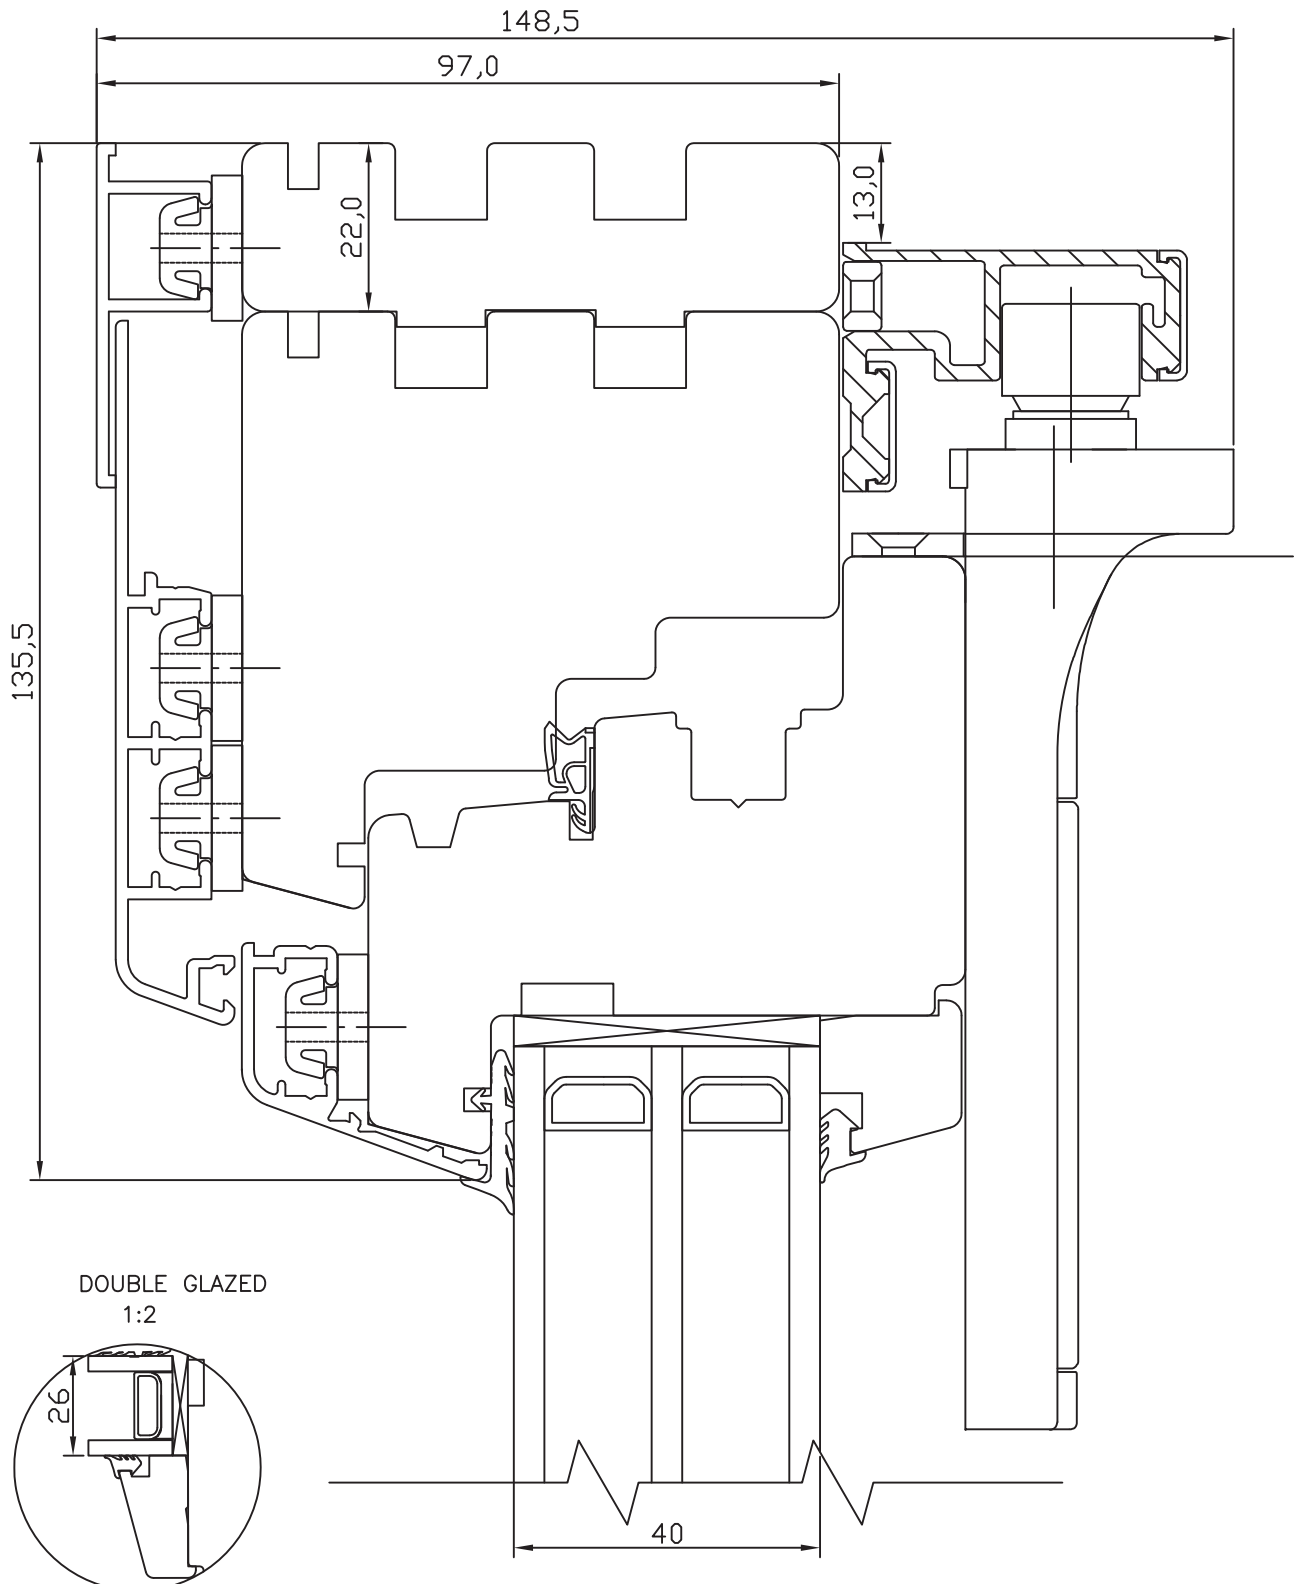

DOUBLE GLAZED
1:2

CROSS SECTION OF HEAD

ALUMINIUM THRESHOLD

CROSS SECTION OF HEAD