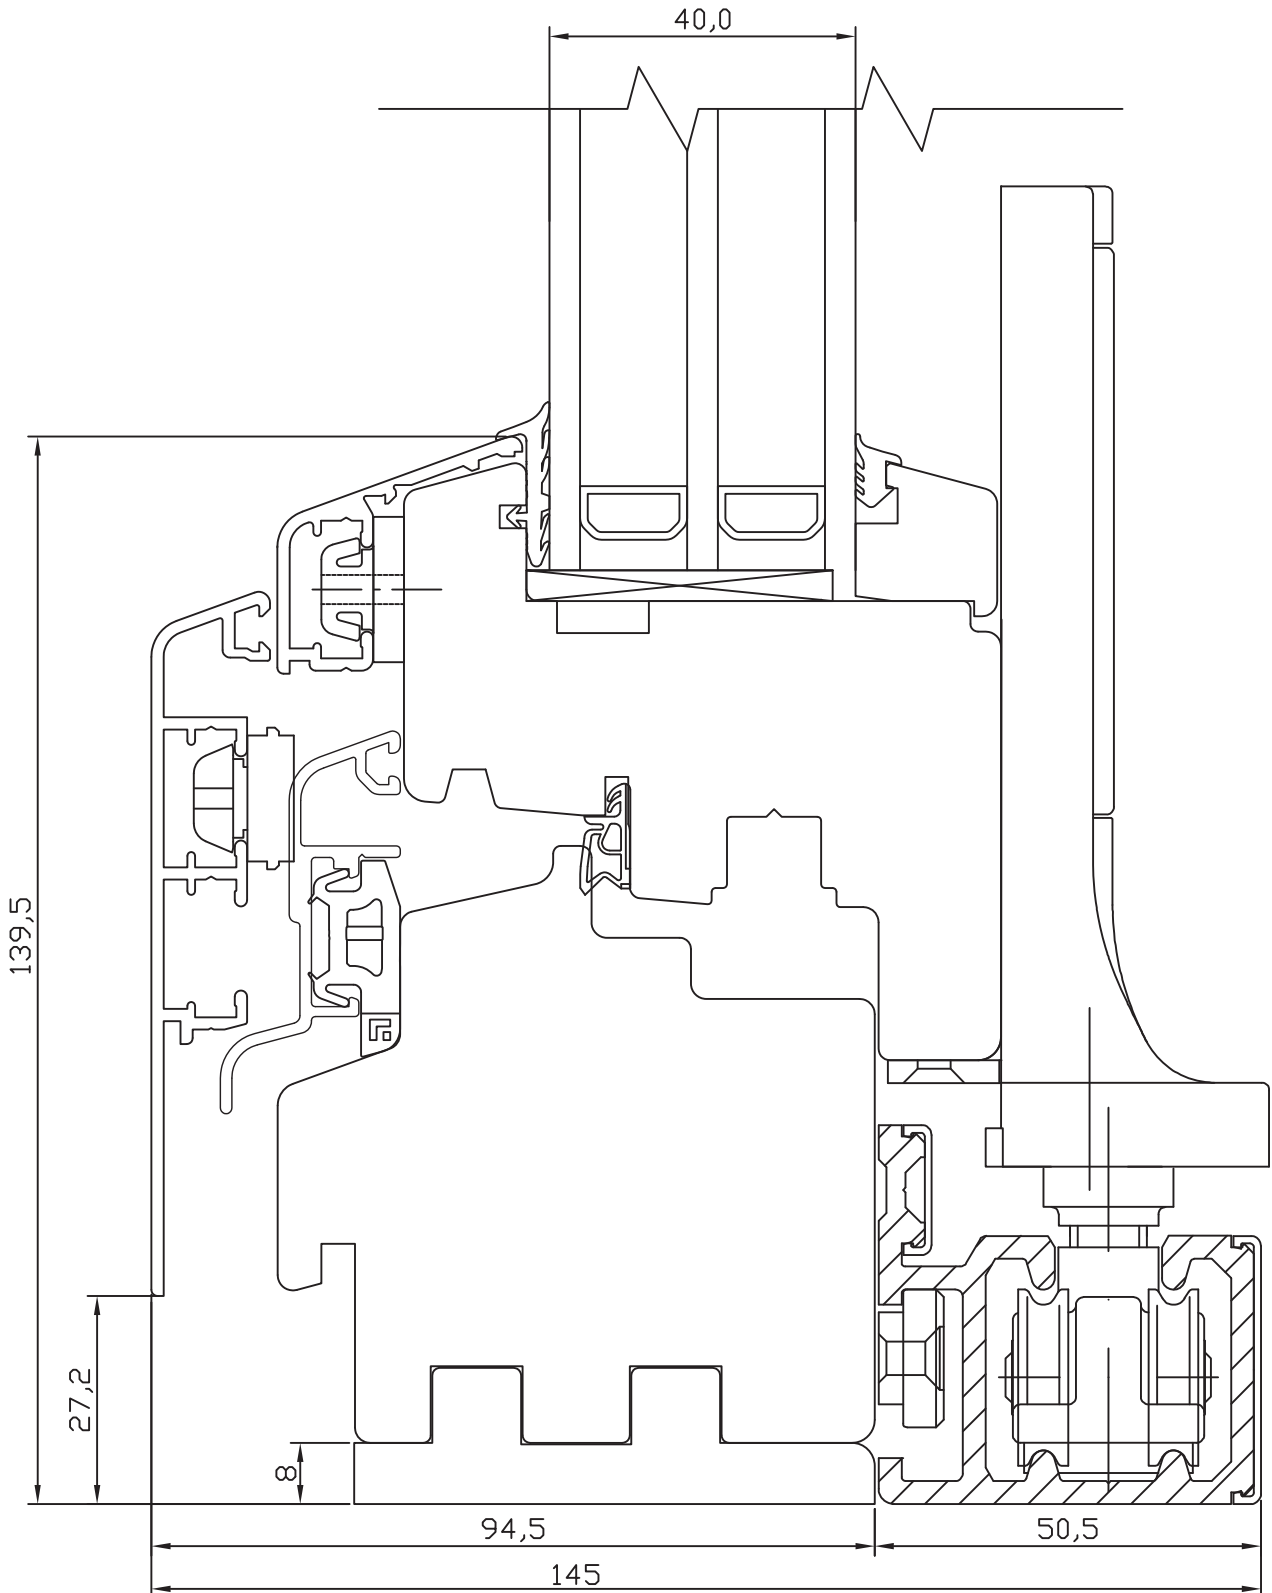

**NORRSKEN INWARD OPENING ALU-CLAD DOUBLE
GLAZED FOLDING DOOR
WOOD THRESHOLD
CROSS SECTION OF SILL**

CROSS SECTION OF HEAD

NORRSKEN INWARD OPENING ALU-CLAD TRIPLE
GLAZED FOLDING DOOR
WOOD THRESHOLD
CROSS SECTION OF SILL

CROSS SECTION OF HEAD