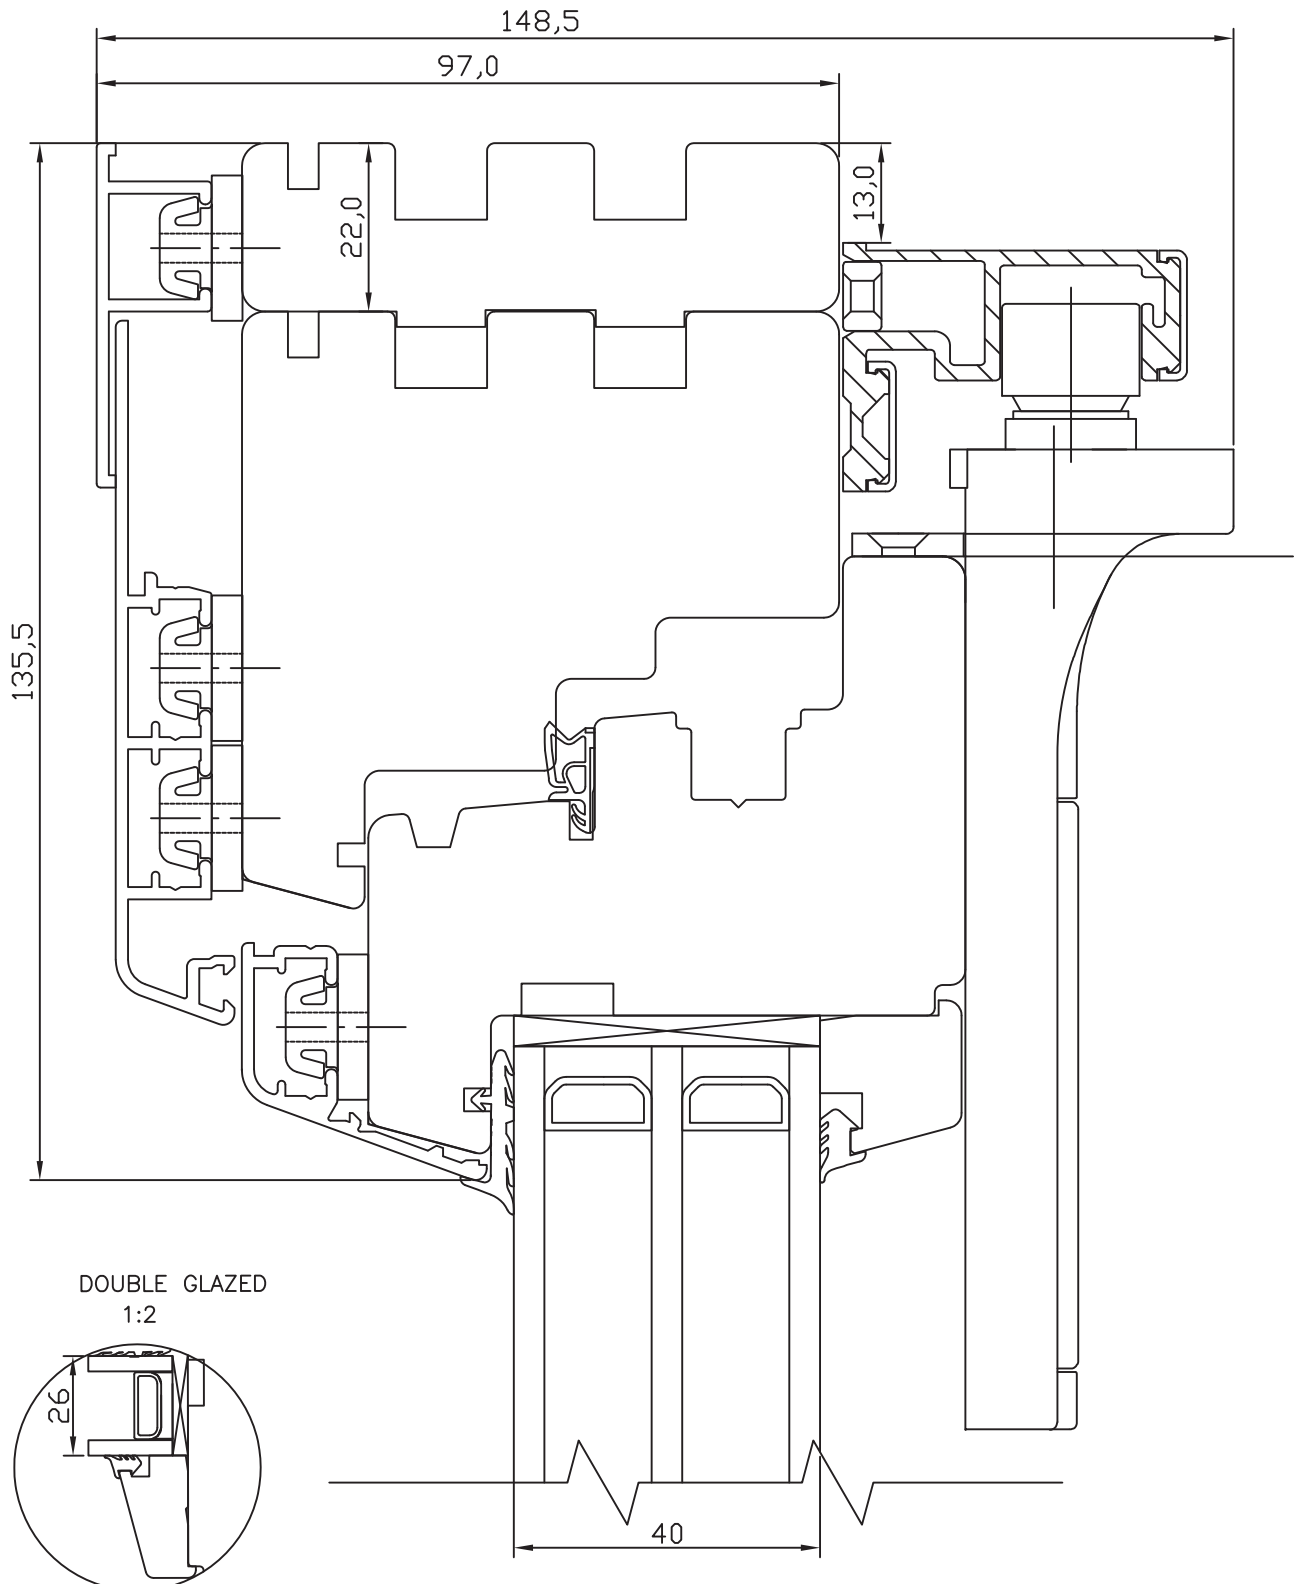

**NORRSKEN INWARD OPENING ALU-CLAD DOUBLE
GLAZED FOLDING DOOR
WOOD THRESHOLD
CROSS SECTION OF SILL**

CROSS SECTION OF HEAD

NORRSKEN INWARD OPENING ALU-CLAD TRIPLE
GLAZED FOLDING DOOR
WOOD THRESHOLD
CROSS SECTION OF SILL

CROSS SECTION OF HEAD