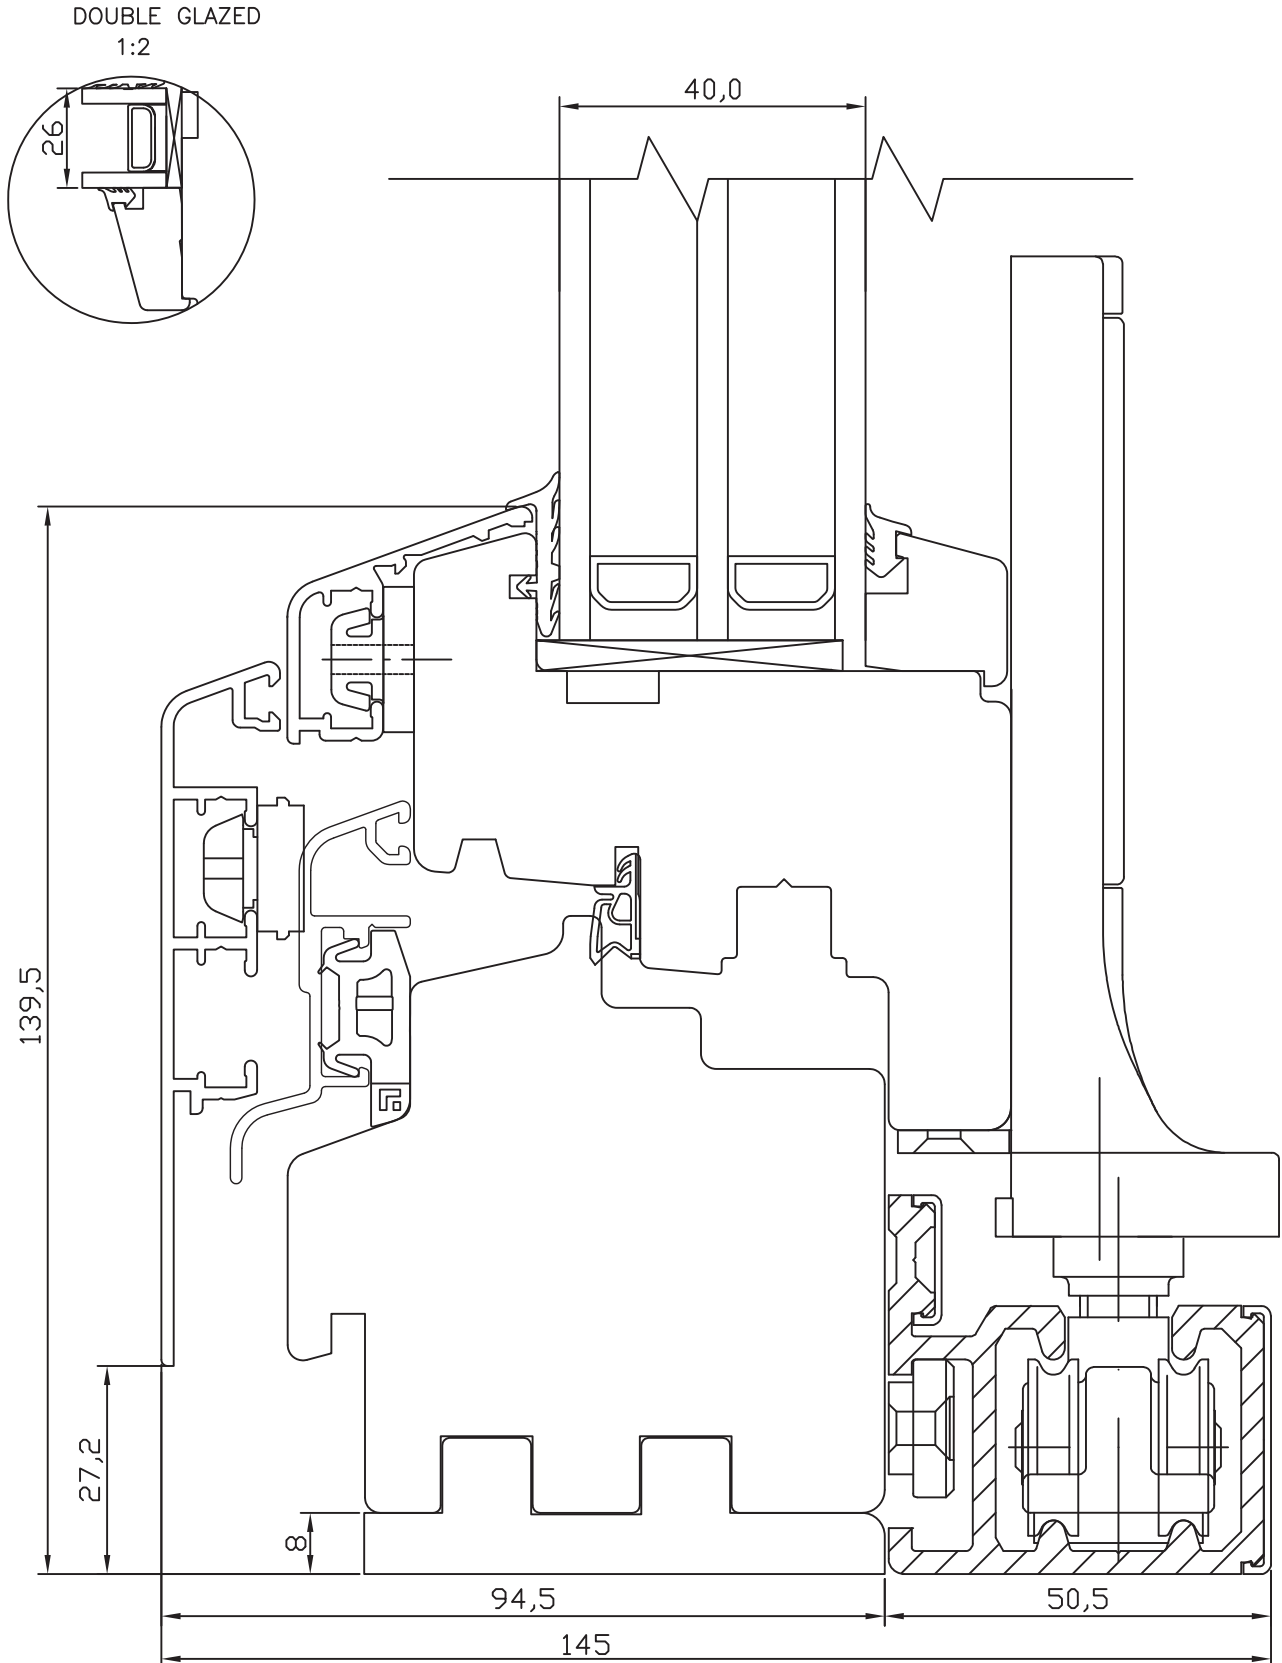

**NORRSKEN INWARD OPENING ALU-CLAD DOUBLE
GLAZED FOLDING DOOR
WOOD THRESHOLD
CROSS SECTION OF SILL**

CROSS SECTION OF HEAD

NORRSKEN INWARD OPENING ALU-CLAD TRIPLE
GLAZED FOLDING DOOR
WOOD THRESHOLD
CROSS SECTION OF SILL

CROSS SECTION OF HEAD