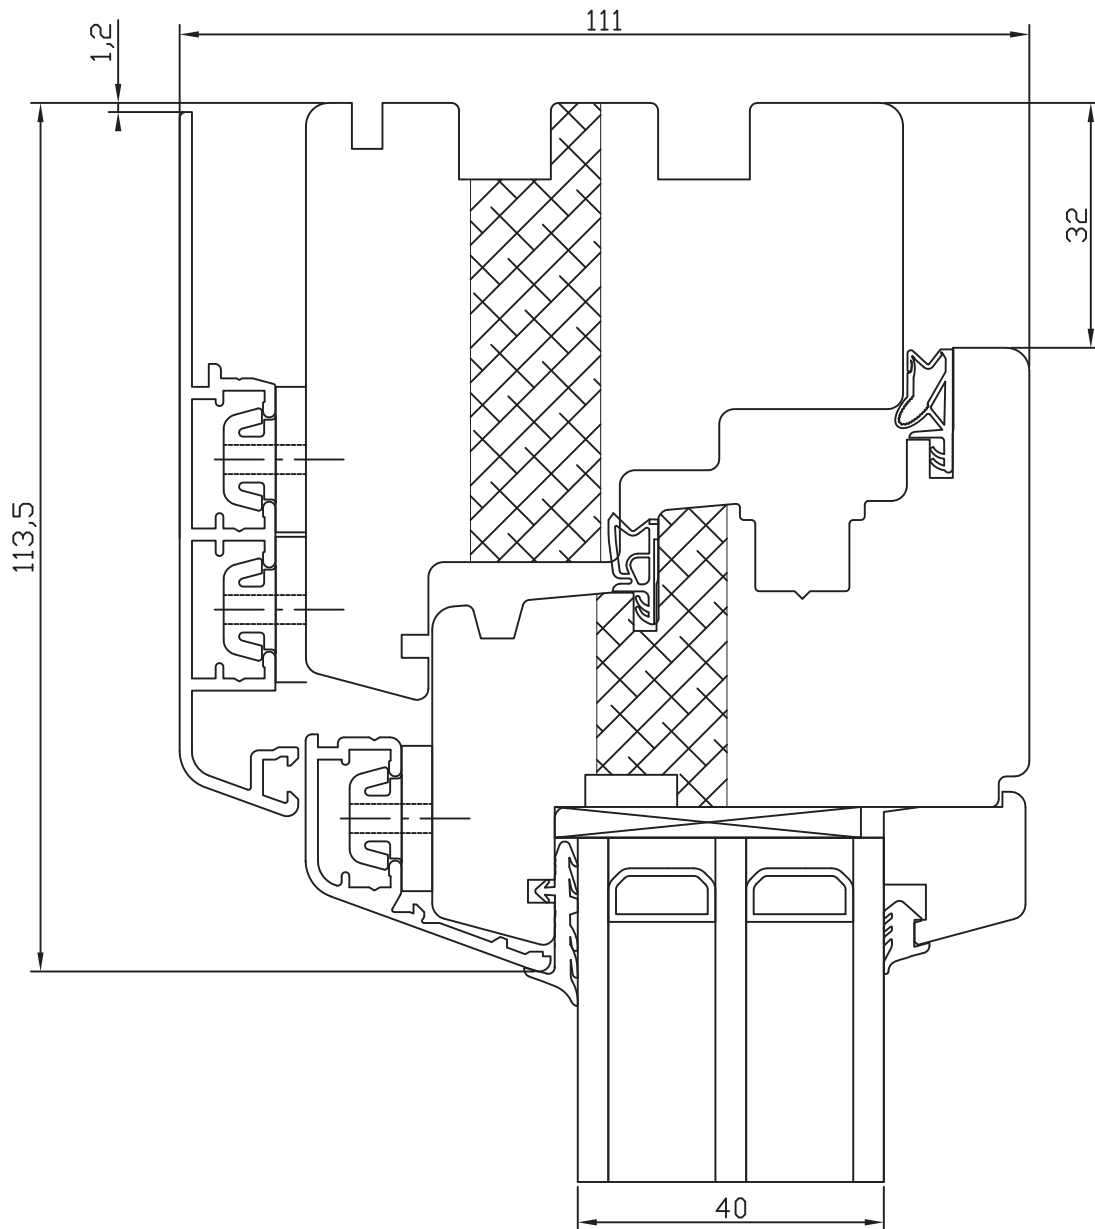

**CROSS SECTION OF HEAD & JAMB**

drawing subject to change without notice

**NORRSKEN** 

5 The Axium Centre  
Dorchester Road  
Poole  
Dorset  
BH16 6FE  
UK

**NORRSKEN INWARD OPENING ALU-CLAD  
TRIPLE GLAZED PASSIV WINDOW**

**CROSS SECTION OF MULLION**

Drawing Number

IOACTGP.2

Scale

1:1

CROSS SECTION OF SILL

**CROSS SECTION OF TRANSOM**