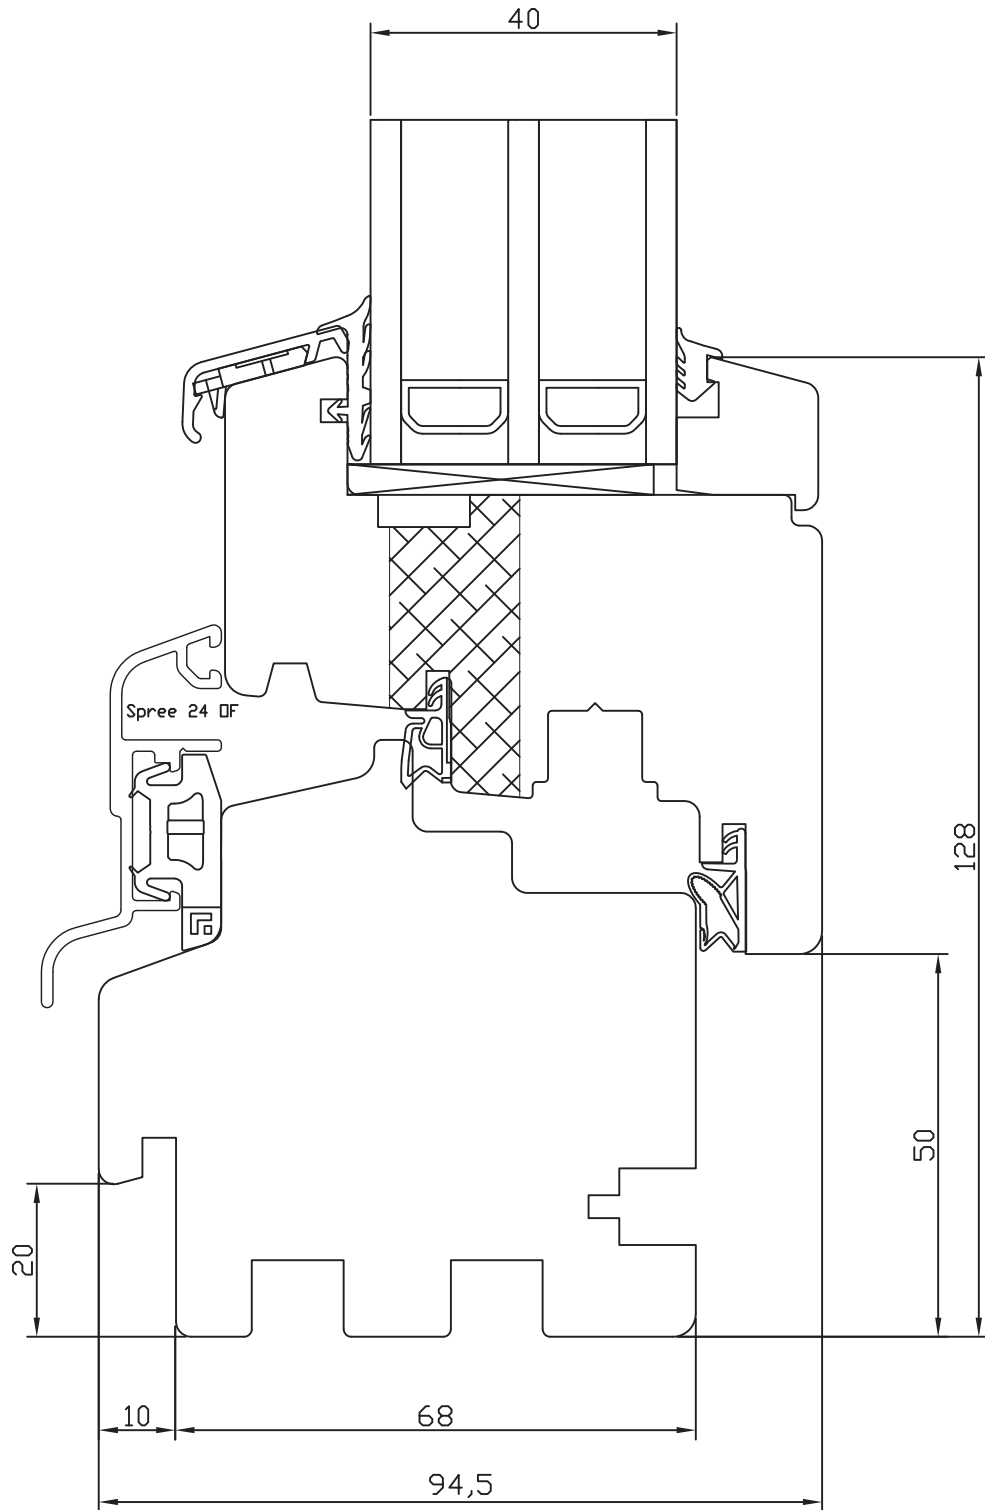

drawing subject to change without notice

**NORRSKEN** 

5 The Axium Centre  
Dorchester Road  
Poole  
Dorset  
BH16 6FE  
UK

**NORRSKEN INWARD OPENING TIMBER  
TRIPLE GLAZED PASSIV WINDOW**

**CROSS SECTION OF MULLION**

Drawing Number

IOTTGP.2

Scale

1:1

CROSS SECTION OF SILL

CROSS SECTION OF TRANSOM