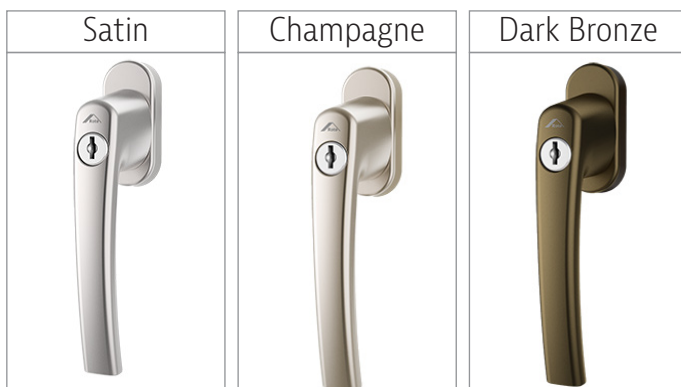

ROTO T&T (NOT TBT)