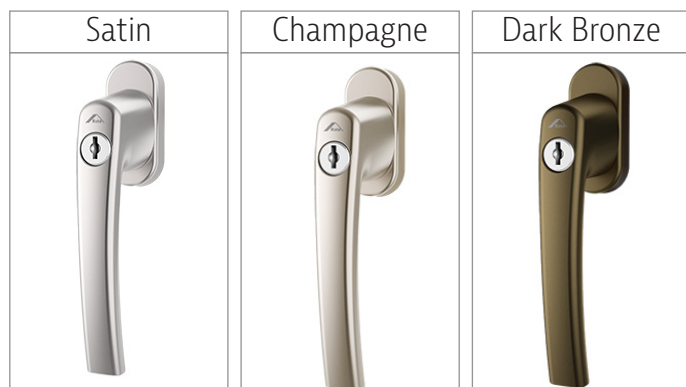

ROTO T&T (NOT TBT)

Inward Window Handles

P14 - Double Glazed, P24 - Triple Glazed
Available finishes:

HOPPE ATLANTA T&T

ROTO T&T

Inward Window Handles

P34 & P44 - Triple Glazed
Available finishes:

HOPPE ATLANTA T&T