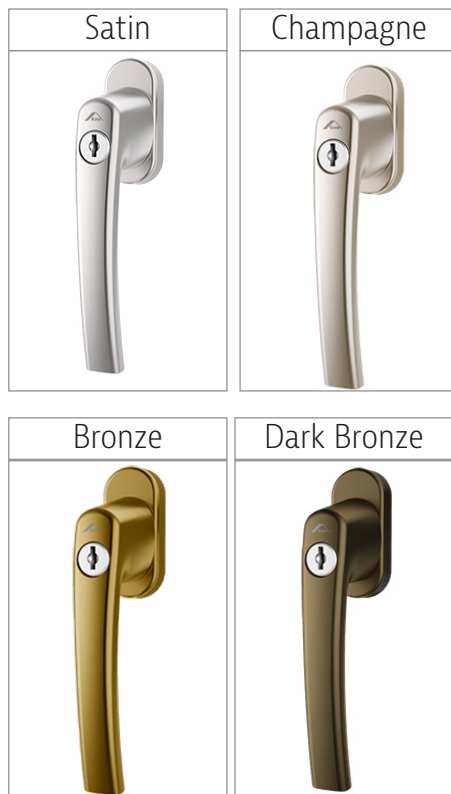

Available finishes:

MILA PROLINEA

Inward Window handles

L14, L16, L24, L34 - Triple Glazed
Available finishes:

ROTO T&T

Inward Window Handles

P13 - Double Glazed, P23 - Triple Glazed
Available finishes:

MILA PROLINEA T&T and TBT