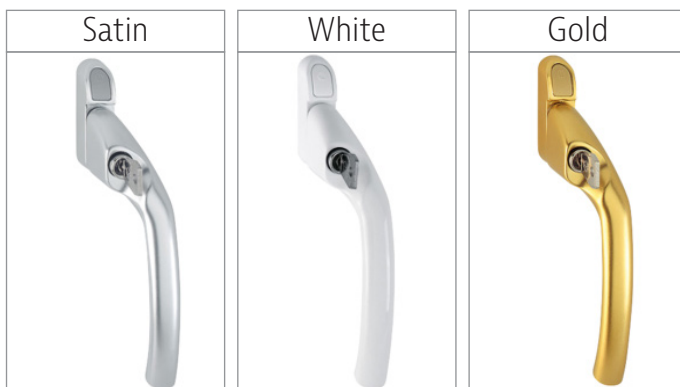

NORRSKEN

Window Handles

Handle Information

Finish Availability

Norrskén's standard finish for handles is Satin (also known as Satin Chrome or Silver). Other finishes may have longer lead times and/or additional costs. Please check before order that any potential delays are compatible with the time scale of your project.

Handle Compatibility

Norrskén offers a wide range of handles for both inward and outward opening windows. Due to factors such as handle spindle length and factory availability, not every handle and window profile offered by Norrskén are compatible together. Handles and finishes availability might vary from what is shown in this document due to changes and supply issues. You will be informed when picking your handles if this has happened so you can select an alternative handle/finish.

NORRSKEN

Outward Window handles

P11 - Double Glazed

Available finishes:

MILA PROLINEA

MILA PROSTYLE

HOPPE TOKYO

NORRSKEN